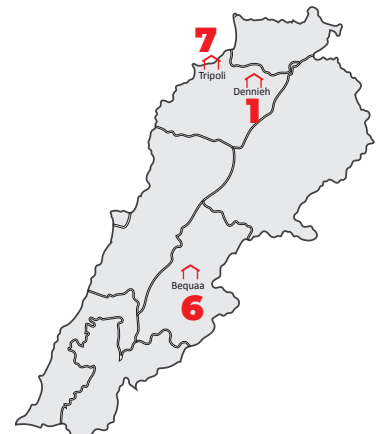

3,669

Internally Displaced persons were registered in UNRWA shelters⁴

745

of whom Are syrian refugees⁴

as of 30 october

3,432

Syrian Refugees have been Internally Displaced¹²

149

Syrian Refugees killed¹³

29

Wounded¹³

7

Missing¹³

12

Refugee returnees who were arrested¹⁴

7

Enforced dissappearances¹⁴

ACHR Documentation

Cities of origin in Lebanon¹⁵

IDRs

Nabatiyah

1121

Sidon

800

Tyre

609

Baabda

588

Baalbek

152

Other

162

Cities of Destinations

IDRs

Zahle

1134

Dennhieh

714

Akkar

833

Beirut

262

Tripoli

194

Others

295

14

Shelters¹⁰ that accept Syrian refugees