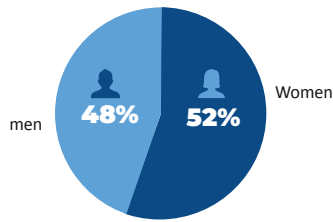

Access Center for Human Rights (ACHR)

An Overview from September 23 to November 04

11,876

Airstrikes¹

2,968

Fatalities²

13,319

Injuries²

1,133

Shelters⁷

957

Shelters reached maximum capacity⁸

361,300

Syrian refugees returned to syria⁶

177,864

Lebanese have crossed into syria as refugees⁵

842,648

Internally Displaced persons³